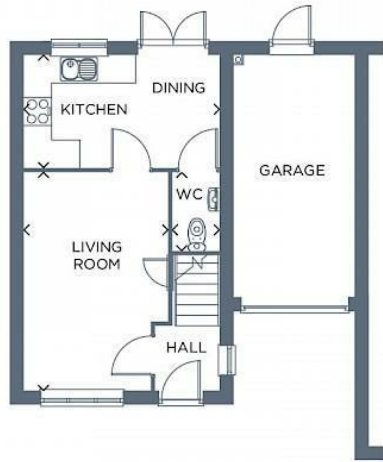

ONE MONTH
FREE RENT

£250 VOUCHER
OF YOUR CHOICE

Deposit free
OPTIONS AVAILABLE

Dane Park, Hull, HU6
£1,225 Per Month

Ascend
Built on higher standards

Unit F22 Photon House, Percy Street, Leeds, LS12 1EG
 Tel: 0113 487 5850
 Email: leeds@ascendproperties.com
 www.ascendproperties.com